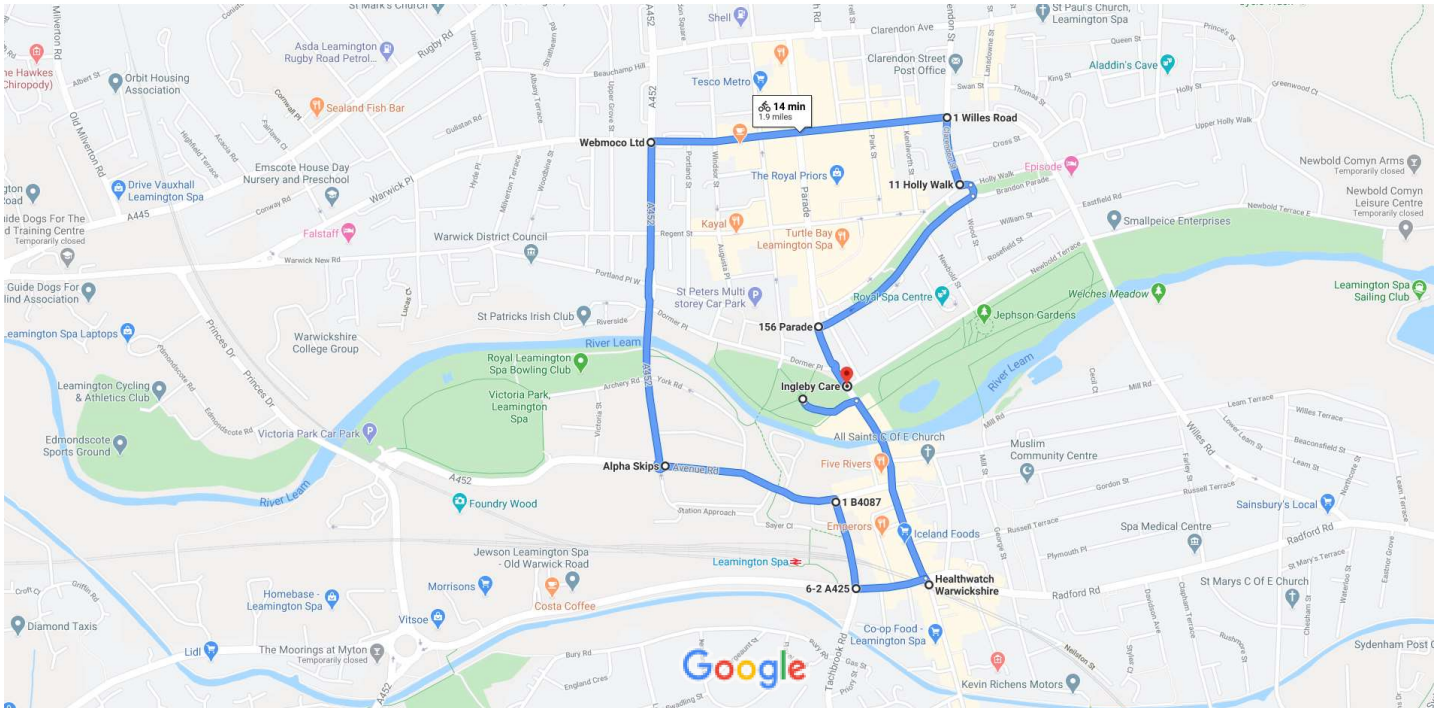

# Royal Pump Room Gardens to Ingleby Care, The Grange, 151 Valley Road, Lillington, Leamington Spa CV32 7RX

Bicycle 1.9 miles, 14 min

Map data ©2020 100 m

via B4087

14 min

1.9 miles

Mostly flat